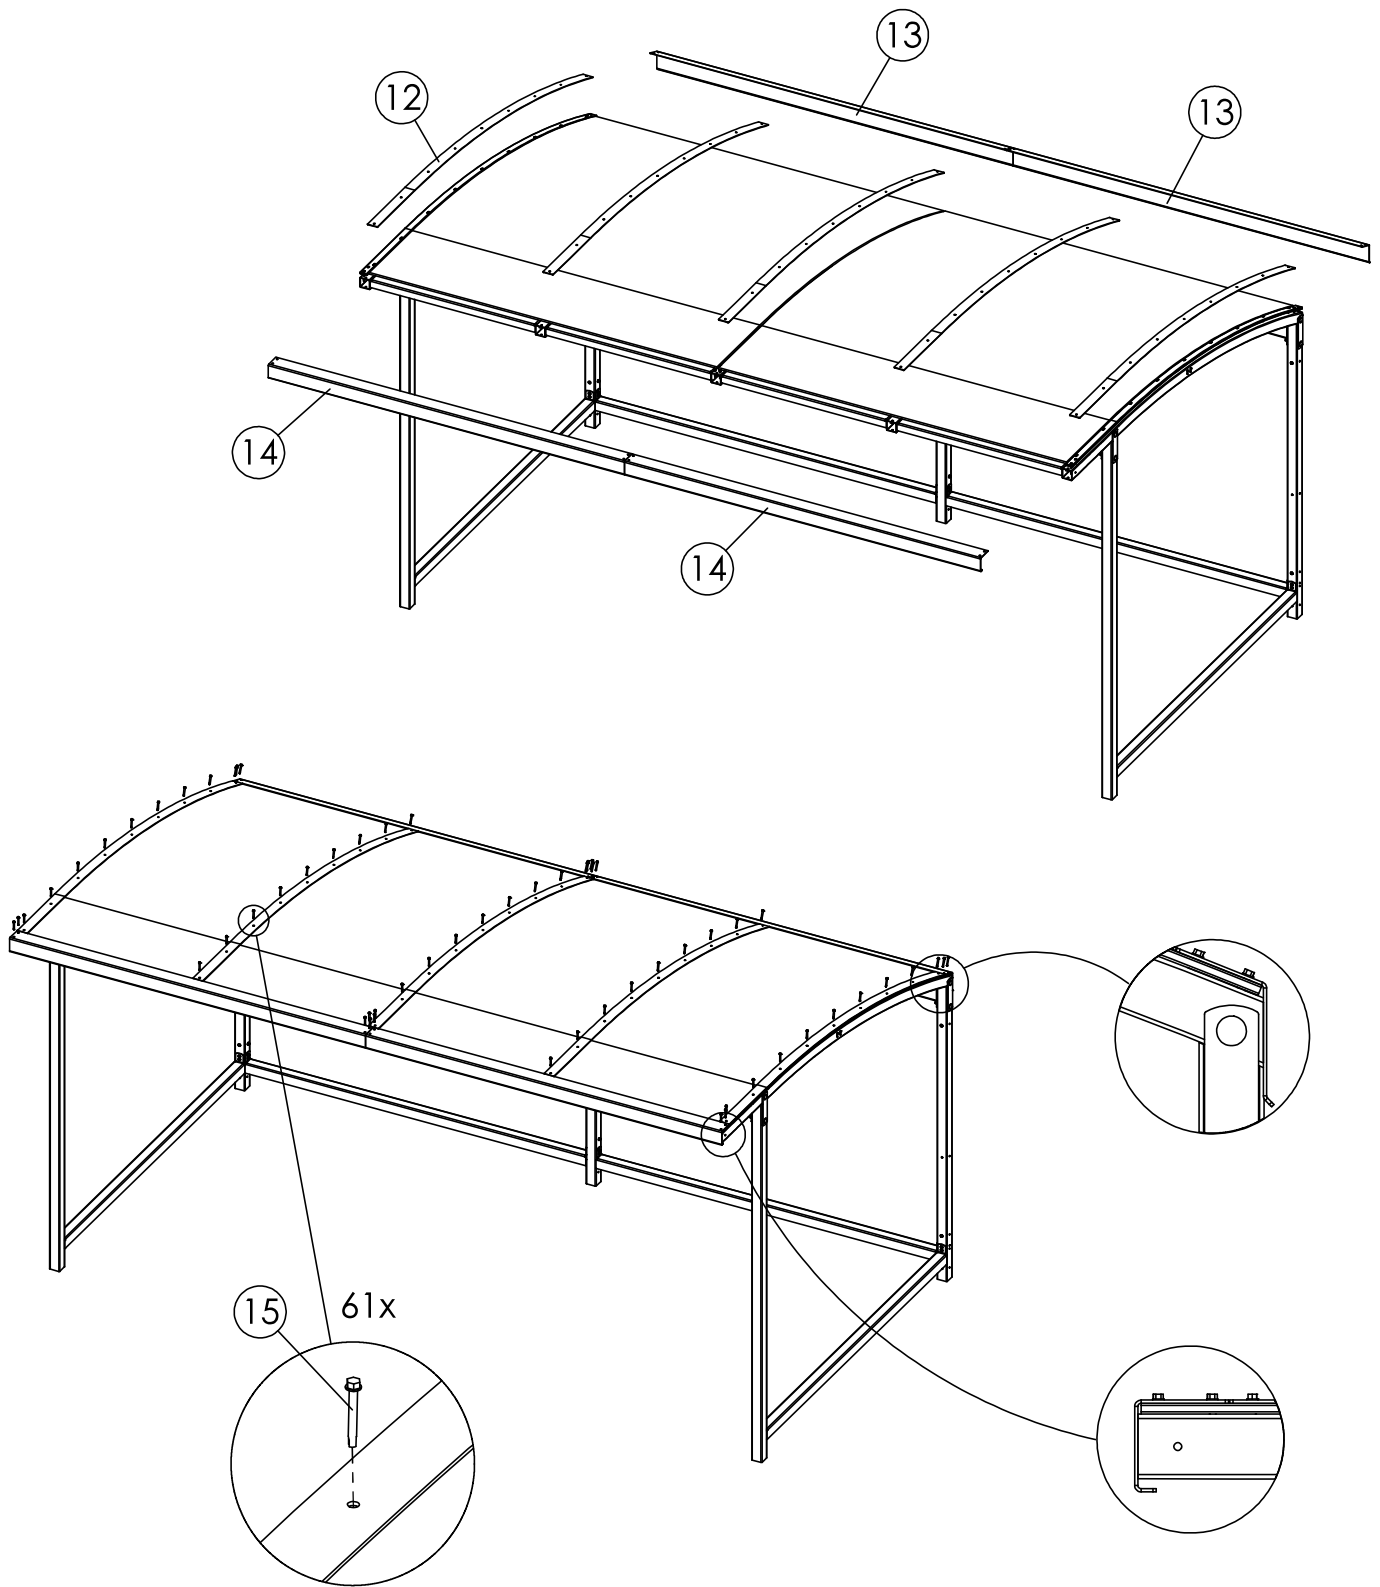

Vaulted Plastic Roof
MASW36016
2 (4)

HAGS

ANEBY, SWEDEN
+46(0)380-
47300
www.hags.com

Vaulted Plastic Roof
MASW36016
3 (4)

🏠 TJ 🔍 👁️ OG 2014-06-23 | 0

No.	Description	Art. No.	Qty
10	2650x40x10 mm	8043608	2
11	2620x2080x10 mm	8043613	2